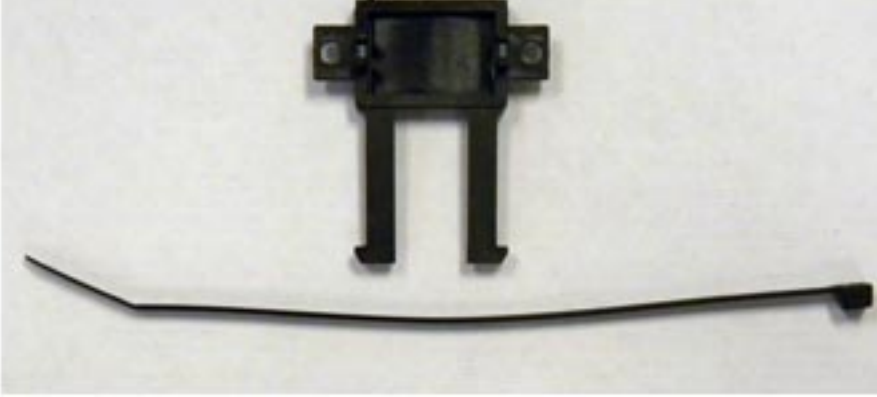

Brackets

60 W or 100 W Snap in Bracket w/Cable Tie

Under Lid 60 W or 100 W "Z" Bracket

Under Lid 60 W or 100 W Snap in Bracket

Under Lid Universal "Z" Bracket

60 W or 100 W "4" Way w/Cable Tie