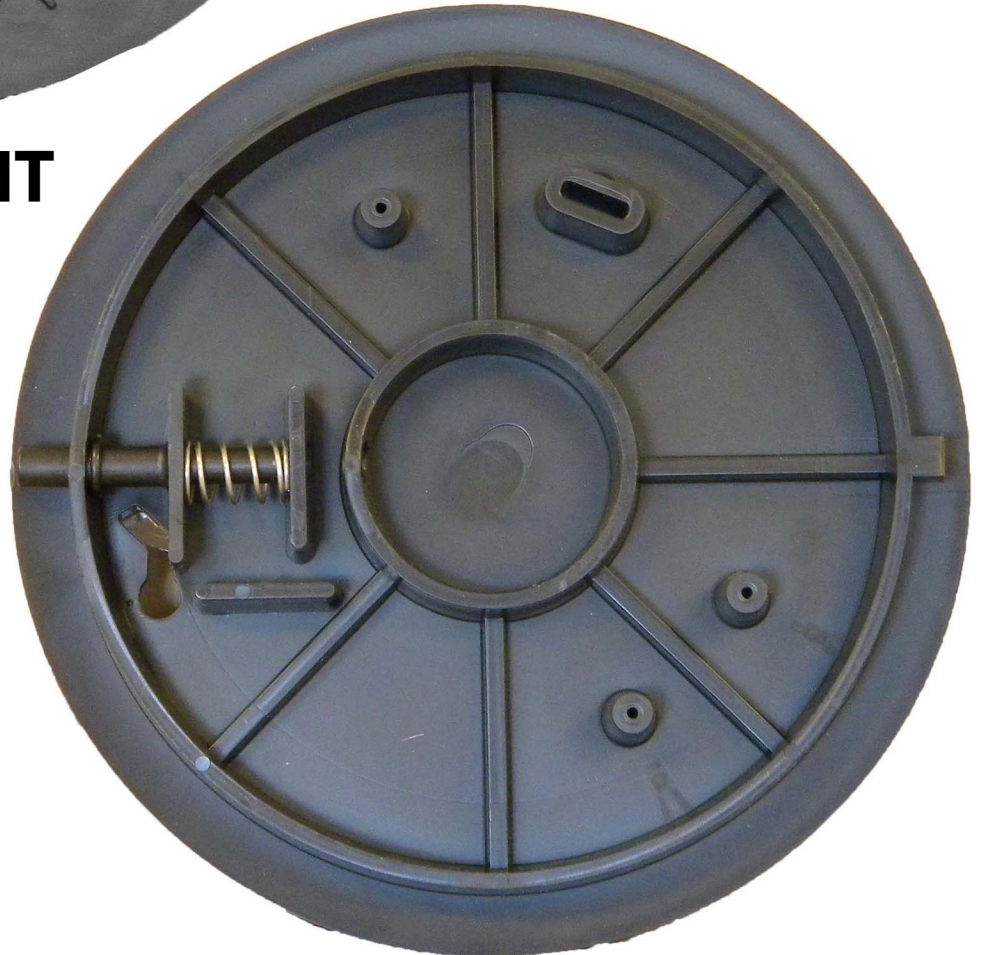

Type of Lid:

11-1/4 Inch Crescent

Type of Lock:

Spring

Top of Lid Dimensions

11-3/4"

Diameter Underside Skirt

10-1/4"

Thickness of Lid

Total 1-1/2"

Top Only 1/2"

FRONT

BACK