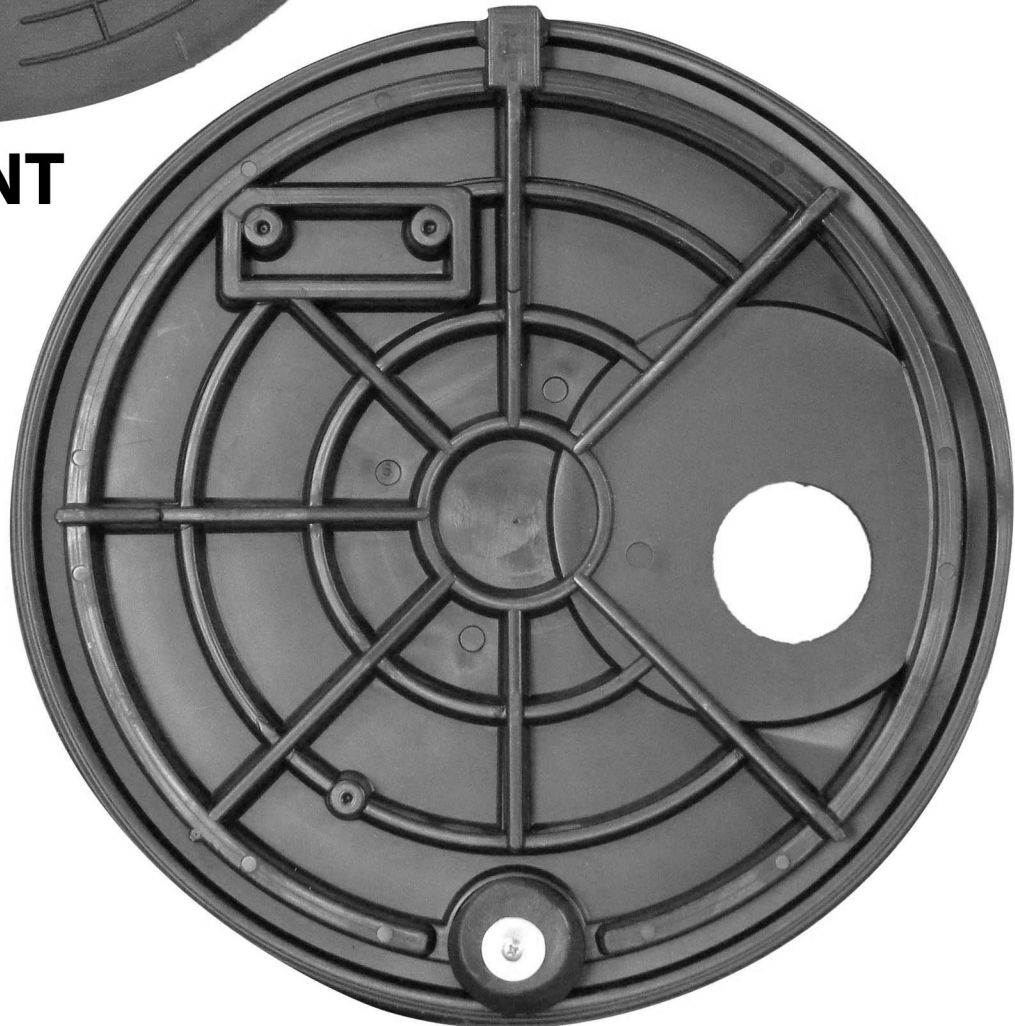

**Type of Lid:**

**A-Lid Recessed for R-900**

**Top of Lid Dimensions**

**12-3/8"**

**Diameter Underside Skirt**

**10-7/8"**

**Thickness of Lid**

**Total 1-1/2"**

**Top Only 3/4"**

**FRONT**

**BACK**