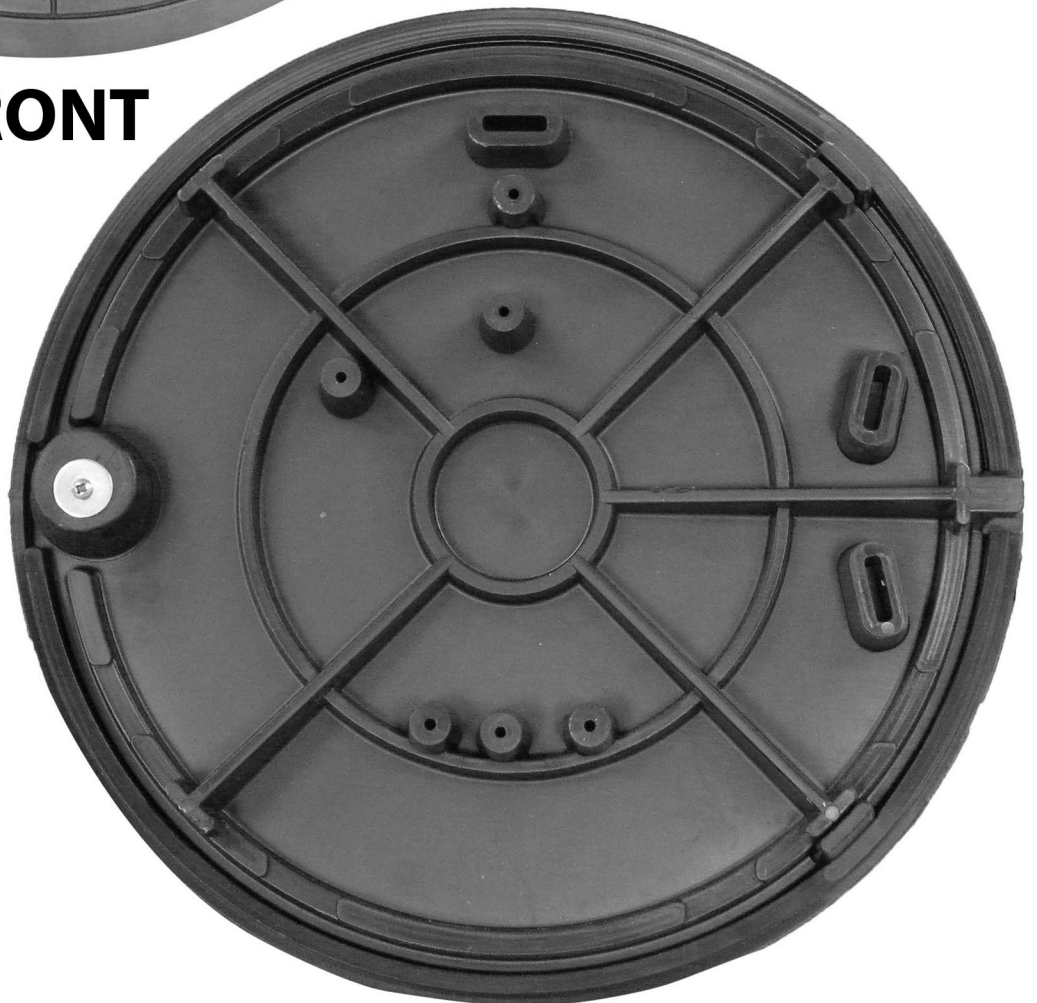

FRONT

Type of Lid:

Castings

Type of Lock:

Worm Gear

Top of Lid Dimensions

13"

Diameter Underside Skirt

11-3/4"

Thickness of Lid

Total 1-5/8"

Top Only 7/8"

BACK