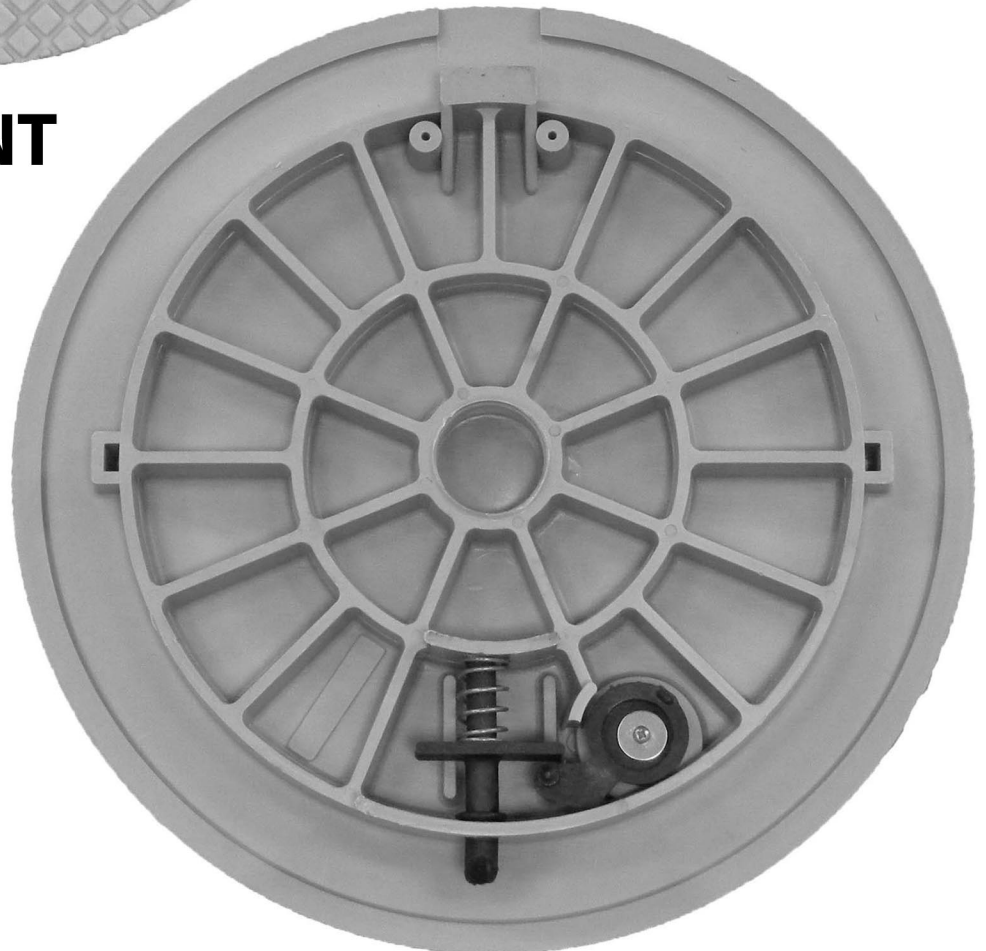

Type of Lid:

15 Inch

Type of Lock:

Penta Bolt - Spring

Top of Lid Dimensions

14-7/8"

Diameter Underside Skirt

12-1/4"

Thickness of Lid

Total 1-3/8"

Top Only 5/8"

FRONT

BACK