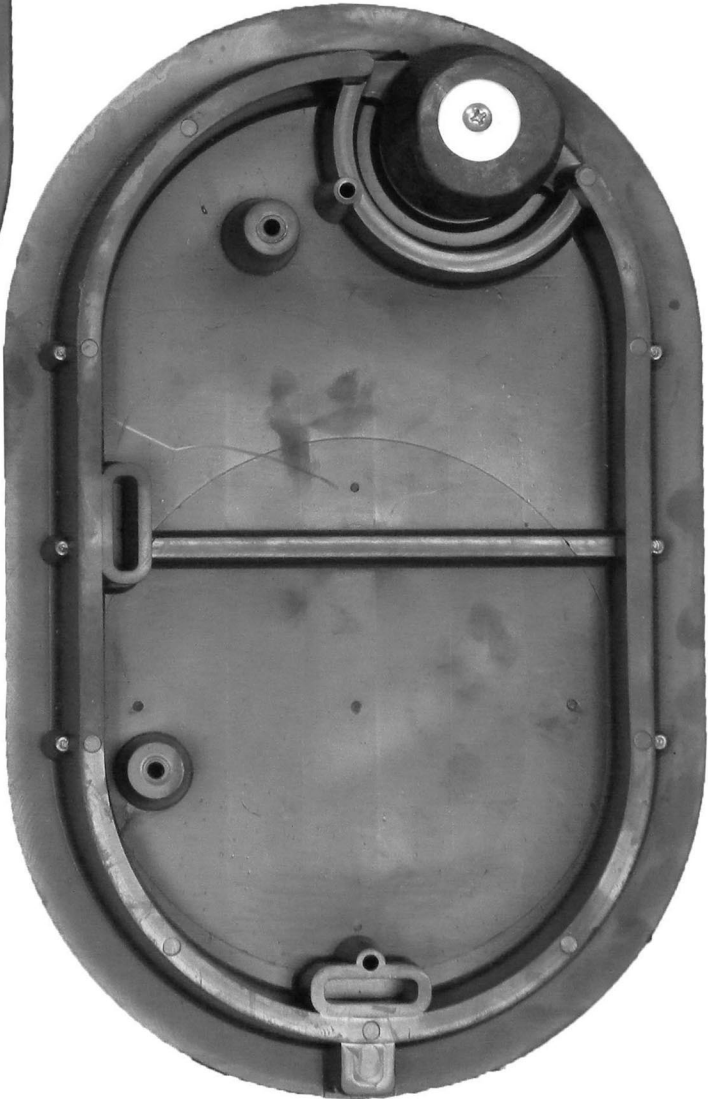

**Type of Lid:**

**6X9 Oval**

**Type of Lock:**

**Worm Gear**

**Top of Lid Dimensions**

**9-7/8" L X 6-3/8" W**

**Diameter Underside Skirt**

**8-7/8" X 5-5/8"**

**Thickness of Lid**

**Total 1-7/16"**

**Top Only 3/8"**

**FRONT**

**BACK**