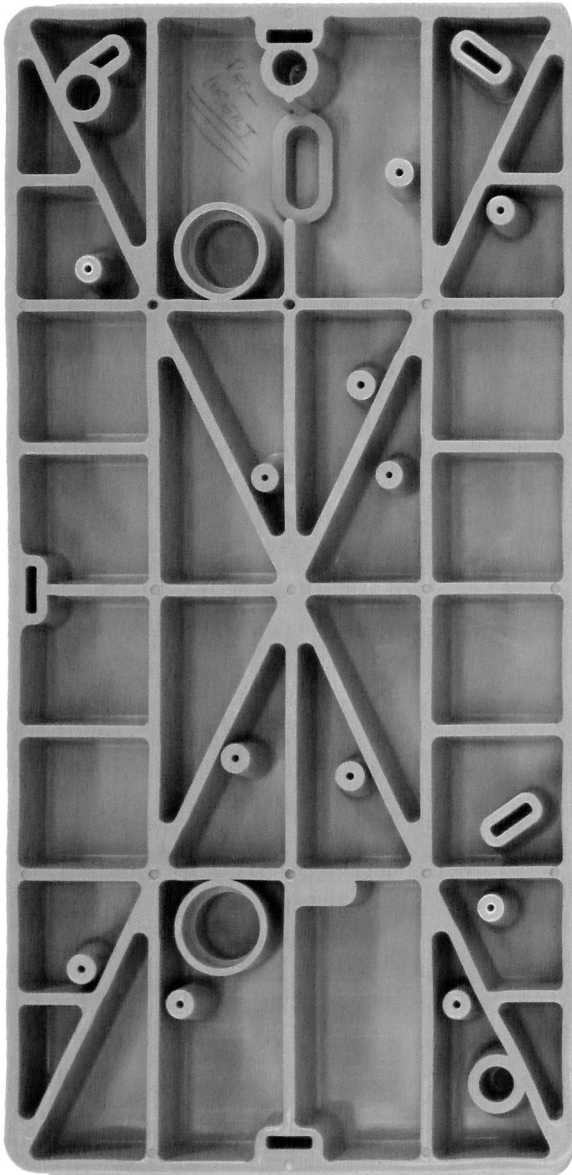

Type of Lid:

B-16

Top of Lid Dimensions

20-3/4" L X 10-3/4" W

Thickness of Lid

Total 1-15/16"

FRONT

BACK